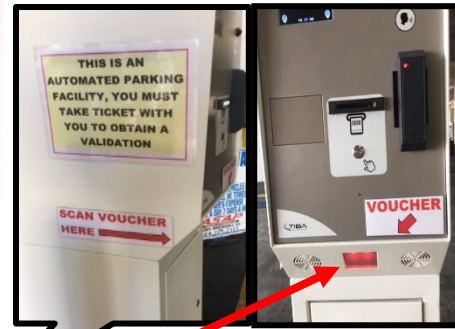

FSCJ **ARTIST SERIES** PREPAID VOUCHER USE - QR CODE

Scan the **QR CODE** on your voucher at the bottom of the entrance terminal, machine will issue a pre-paid ticket, collect the ticket and the lift gate will rise. Your Pre-Paid Ticket is valid for 8 hours of parking.

DO NOT PRESS THE TICKET BUTTON ON THE MACHINE, YOU MUST SCAN THE **QR CODE.**

When ready to exit, insert your ticket at the exit terminal and gate will open.

If you have any issues, please see the attendant on duty, or press the intercom/assistance button.