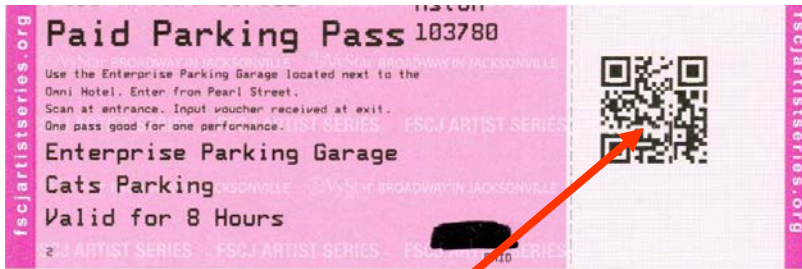

FSCJ **ARTIST SERIES** PREPAID VOUCHER USE - QR CODE

Scan the **QR CODE** on your voucher at the bottom of the entrance terminal, machine will issue a pre-paid ticket, collect the ticket and the lift gate will rise. Your Pre-Paid Ticket is valid for 8 hours of parking.

DO NOT PRESS THE TICKET BUTTON ON THE MACHINE, YOU MUST SCAN THE **QR CODE.**

When ready to exit, insert your ticket at the exit terminal and gate will open.

If you have any issues, please see the attendant on duty, or press the intercom/assistance button.